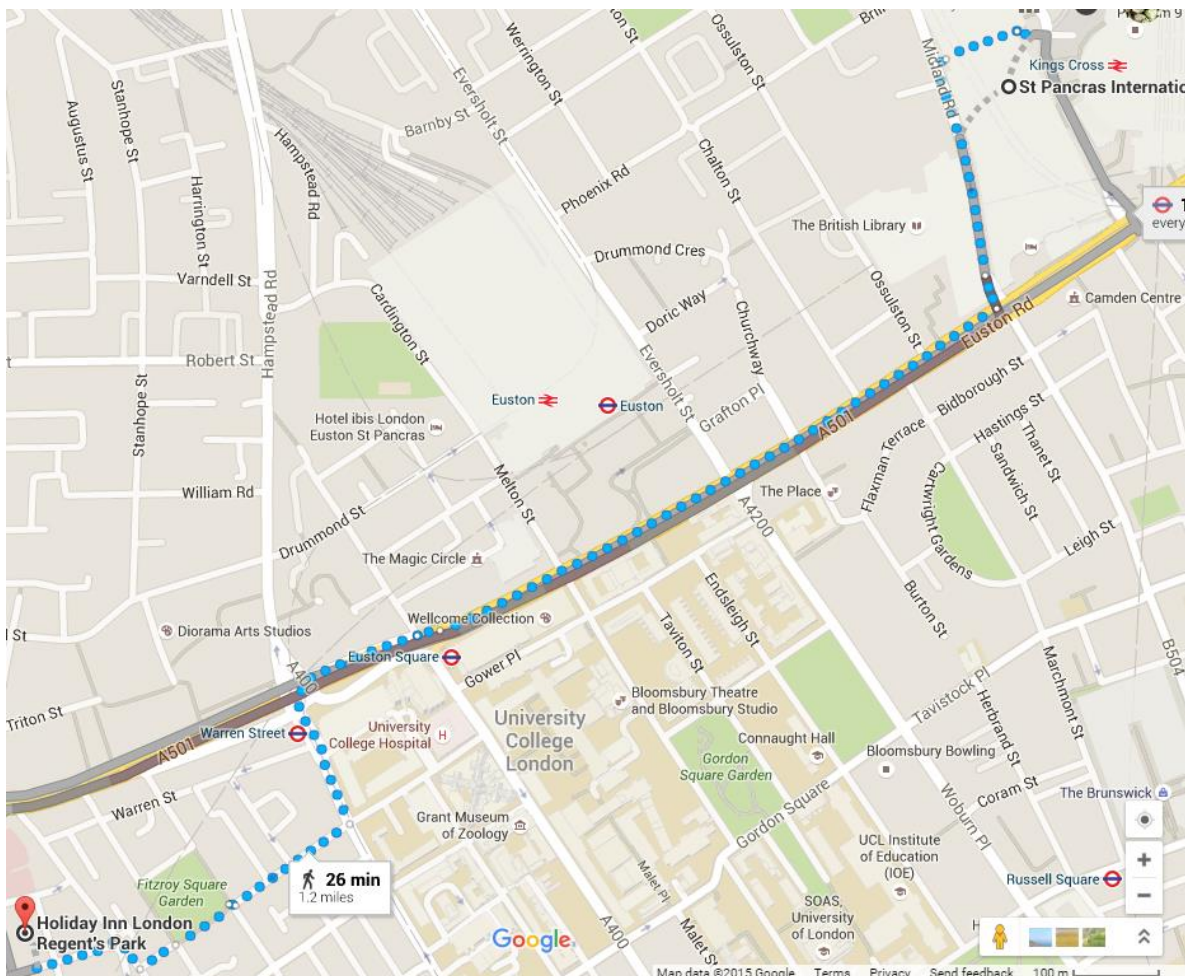

Our Address is Carburton Street, London, W1W 5EE united Kingdom. Below is a map walking distance from London Euston, St Pancras and the nearest Tube Station Great Portland Street.

From London Euston Rail & Tube Station:

To walk to us: 16 minutes' walk -

- Turn right from Euston Road and continue
- Take the exit on the right towards Tottenham Court Road
- Turn right on to Grafton way
- Walk past Fitzroy Square Garden
- Turn Right in to Cleveland Street
- Turn Left on to Carburton Street and you will see the hotel

From St Pancras International:

To walk to us: 26 Minutes

Tube: From Kings Cross St. Pancras you can take the Circle and Metropolitan line to Great Portland Street this is the closest station to us.

- Out of the station turn left on to Midland Road
- Turn right on to Euston Road
- Take the Exit on to Tottenham Court Road and continue walking down
- Turn right on to Grafton way
- Walk past Fitzroy Square Garden
- Turn Right in to Cleveland Street
- Turn Left on to Carburton Street and you will see the hotel

From Great Portland Tube Station:

To Walk to us: 4 minutes

- As you exit turn left and left again
- Walk down Great Portland Street past the hospital
- Turn Left on to Carburton Street
- Destination if on the Left