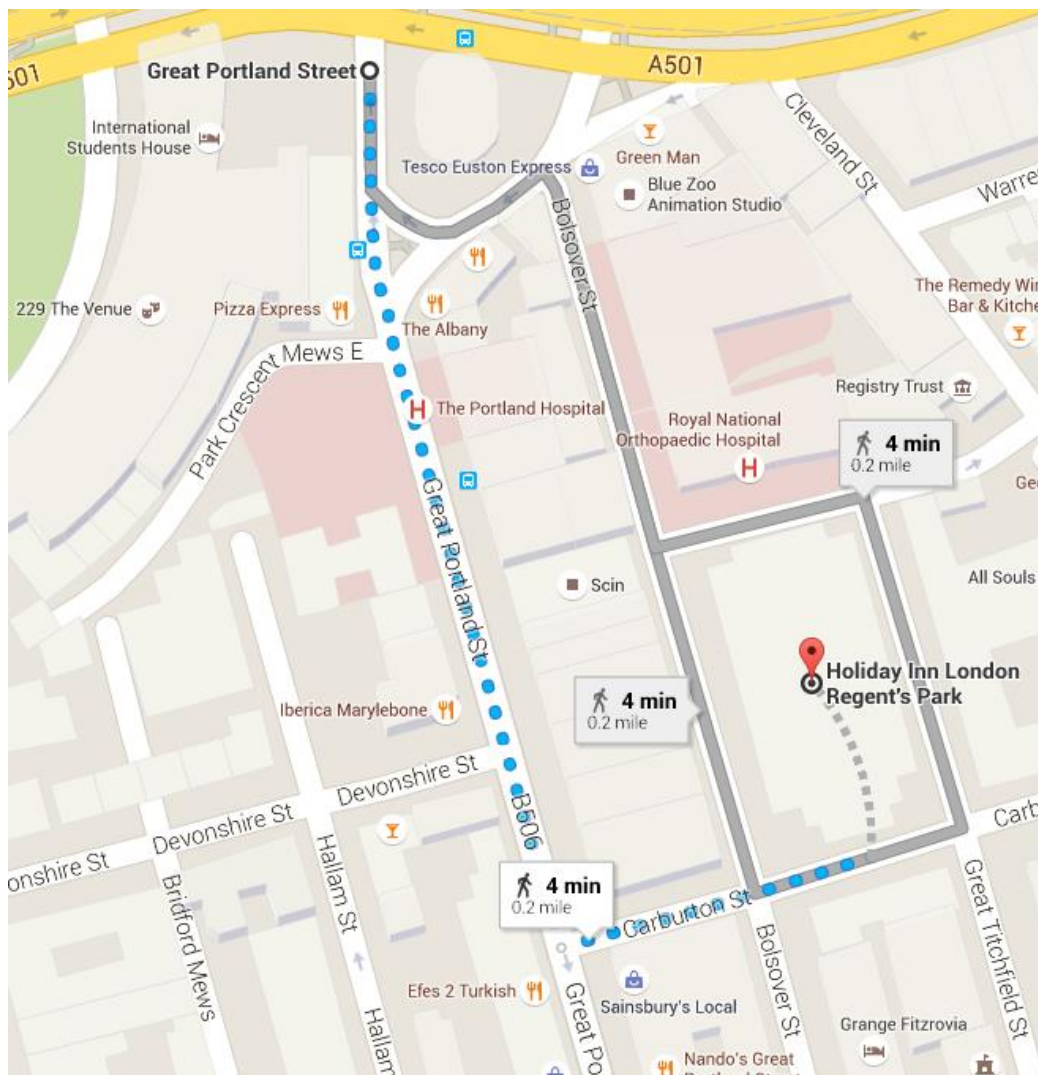

Our Address is Carburton Street, London, W1W 5EE united Kingdom. Below is a map walking distance from London Euston, St Pancras and the nearest Tube Station Great Portland Street.

From London Euston Rail & Tube Station:

To walk to us: 16 minutes' walk -

- Turn right from Euston Road and continue
- Take the exit on the right towards Tottenham Court Road
- Turn right on to Grafton way
- Walk past Fitzroy Square Garden
- Turn Right in to Cleveland Street
- Turn Left on to Carburton Street and you will see the hotel

From St Pancras International:

To walk to us: 26 Minutes

Tube: From Kings Cross St. Pancras you can take the Circle and Metropolitan line to Great Portland Street this is the closest station to us.

- Out of the station turn left on to Midland Road
- Turn right on to Euston Road
- Take the Exit on to Tottenham Court Road and continue walking down
- Turn right on to Grafton way
- Walk past Fitzroy Square Garden
- Turn Right in to Cleveland Street
- Turn Left on to Carburton Street and you will see the hotel

From Great Portland Tube Station:

To Walk to us: 4 minutes

- As you exit turn left and left again
- Walk down Great Portland Street past the hospital
- Turn Left on to Carburton Street
- Destination if on the Left