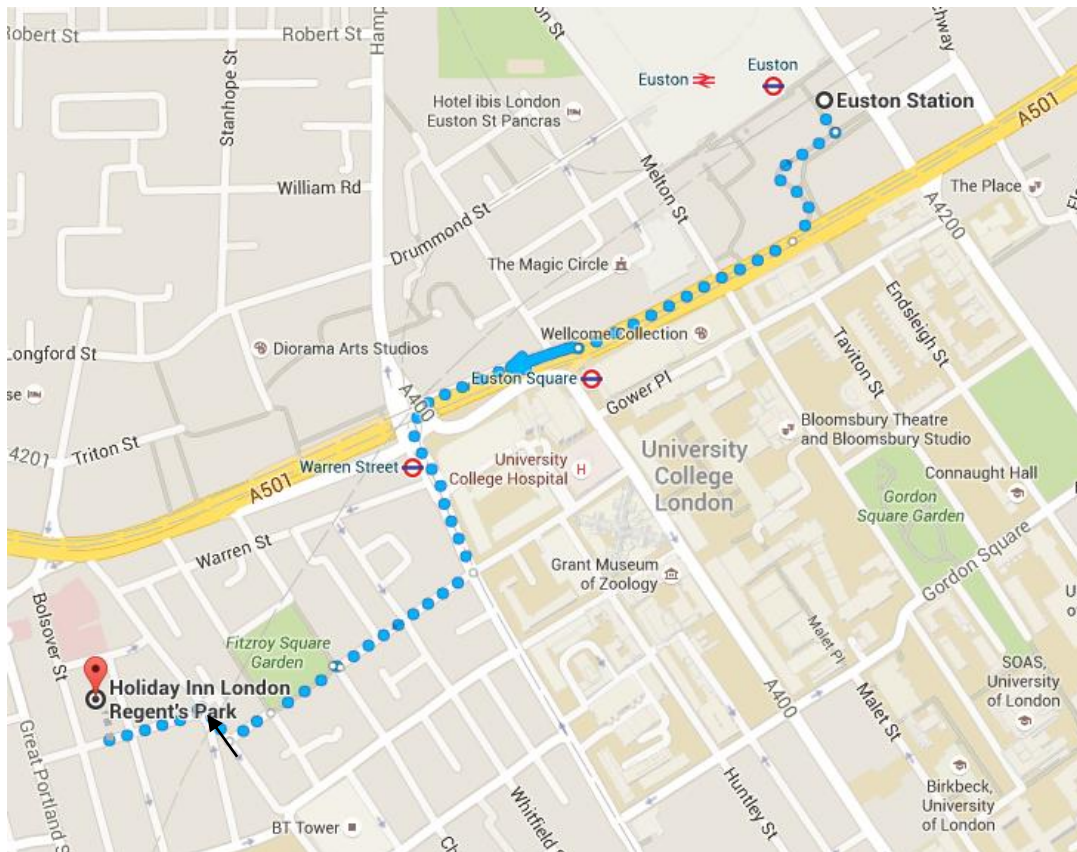

London – Regents Park WALKING DIRECTIONS

Choose the well-connected Holiday Inn London-Regent's Park hotel, with a superb central London location and speedy transport links. Holiday Inn London-Regent's Park is in a leafy and cosmopolitan area of central London, a 10-minute walk from bustling Oxford Street.

Our Address is Carburton Street, London, W1W 5EE united Kingdom. Below is a map walking distance from London Euston, St Pancras and the nearest Tube Station Great Portland Street.

From London Euston Rail & Tube Station:

From St Pancras International:

To walk to us: 26 Minutes

Tube: From Kings Cross St. Pancras you can take the Circle and Metropolitan line to Great Portland Street this is the closest station to us.

- Out of the station turn left on to Midland Road
- Turn right on to Euston Road
- Take the Exit on to Tottenham Court Road and continue walking down
- Turn right on to Grafton way
- Walk past Fitzroy Square Garden
- Turn Right in to Cleveland Street
- Turn Left on to Carburton Street and you will see the hotel

From Great Portland Tube Station:

To Walk to us: 4 minutes

- As you exit turn left and left again
- Walk down Great Portland Street past the hospital
- Turn Left on to Carburton Street
- Destination if on the Left