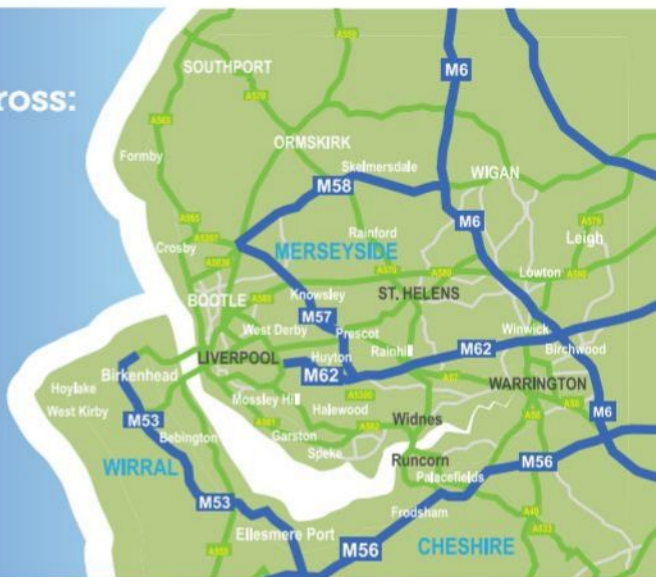

COLLEGE BUS TIME TABLES

2020

PLUS **FREE BUS ROUTES FOR CRANTON AND RIVERSIDE COLLEGE STUDENTS ON 15 COLLEGE BUS ROUTES**

2000330/FUL

29/06/2020

Dedicated direct free College bus routes across:

- Widnes
- Runcorn
- St Helens
- Rainhill
- Warrington
- Knowsley
- Huyton
- Liverpool
- Helsby & Frodsham

At **Cronton Sixth Form** and **Riverside College**
our aim is to ensure your journey is a smooth one

- We provide 15 FREE bus routes to all of our full time students living more than 1.5 miles away from College.
- Dedicated direct free College bus routes across Widnes, Runcorn, St Helens, Rainhill, Warrington, Knowsley, Huyton, Liverpool, Helsby and Frodsham
- College services are provided by Warrington's Own Buses and Anthony's Travel
- Ashcroft's local Widnes Services are also free for full time college students living more than 1.5 miles away

Buses from Widnes	4-5
Buses from Runcorn, Helsby and Frodsham	5-7
Buses from Warrington	8-9
Buses from St Helens and Rainhill	10
Buses from Knowsley and Liverpool	11-13

WARRINGTON'S OWN COLLEGE BUS ROUTES

FREE BUS ROUTE* Warrington's Own Buses 39		Via Eccleston, Thatto Heath, Rainhill, Cronton, Widnes	39
From Windle Island via Rainford Road, Greenfield Road, Dentons Green Lane, Kilt Lane, Alder Hey Road, Dodd Avenue, Ellison Drive, Knowsley Road, Dunridding Lane, Prescot Road, Lugsmore Lane, Thatto Heath Road, Nutgrove Road, Nutgrove Hall Drive, Elton Head Road, Rainhill Road, Warrington Road, Wilmere Lane, Lunts Heath Road, Cronton Lane, turn at roundabout with Queensbury Way, Cronton Lane for Cronton Sixth Form , Birchfield Road and Kingsway to Widnes for Riverside College			
Windle Island	08.01	Riverside College	16.42
Dodd Avenue	08.08	Cronton Sixth Form	16.52
Dunriding Lane	08.13	Rainhill Station	17.02
TOLL BAR	08.18	TOLL BAR	17.12
Rainhill Station	08.28	Dunriding Lane	17.17
Cronton Sixth Form	08.38	Dodd Avenue	17.22
Riverside College	08.53	Windle Island	17.27